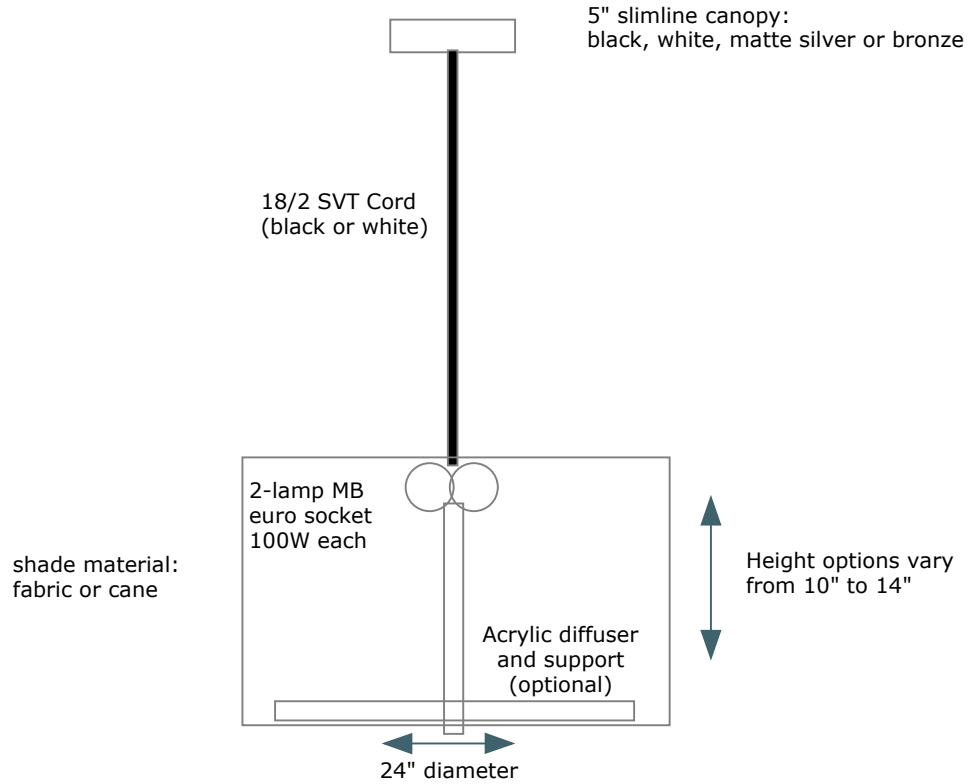

Alluminare

Cut Sheet

Get what you want.

Model: P124	
Contact: 1-866-526-7748	
Lamp: 2x100w	Label: UL Listed
Size: 24x(10-14) (variable)	Finish: Various

Made in USA