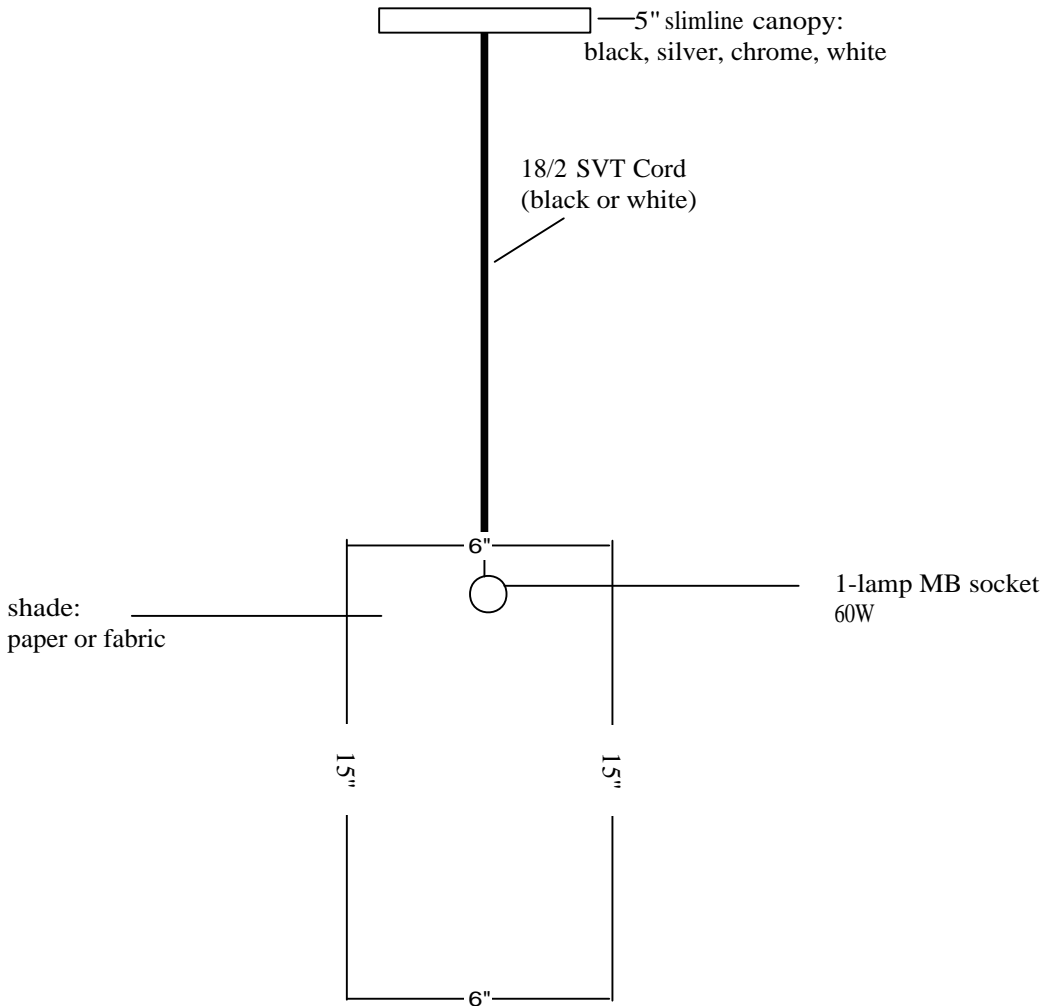

Alluminare Get what you want.

Cut Sheet

Model:	
P130D	
Contact:	
helpdesk@Alluminare.com	
Lamp	Label
1x60w	UL Listed
Size (widthxlength):	Finish:
6"x15" (standard)	Various

Made in USA