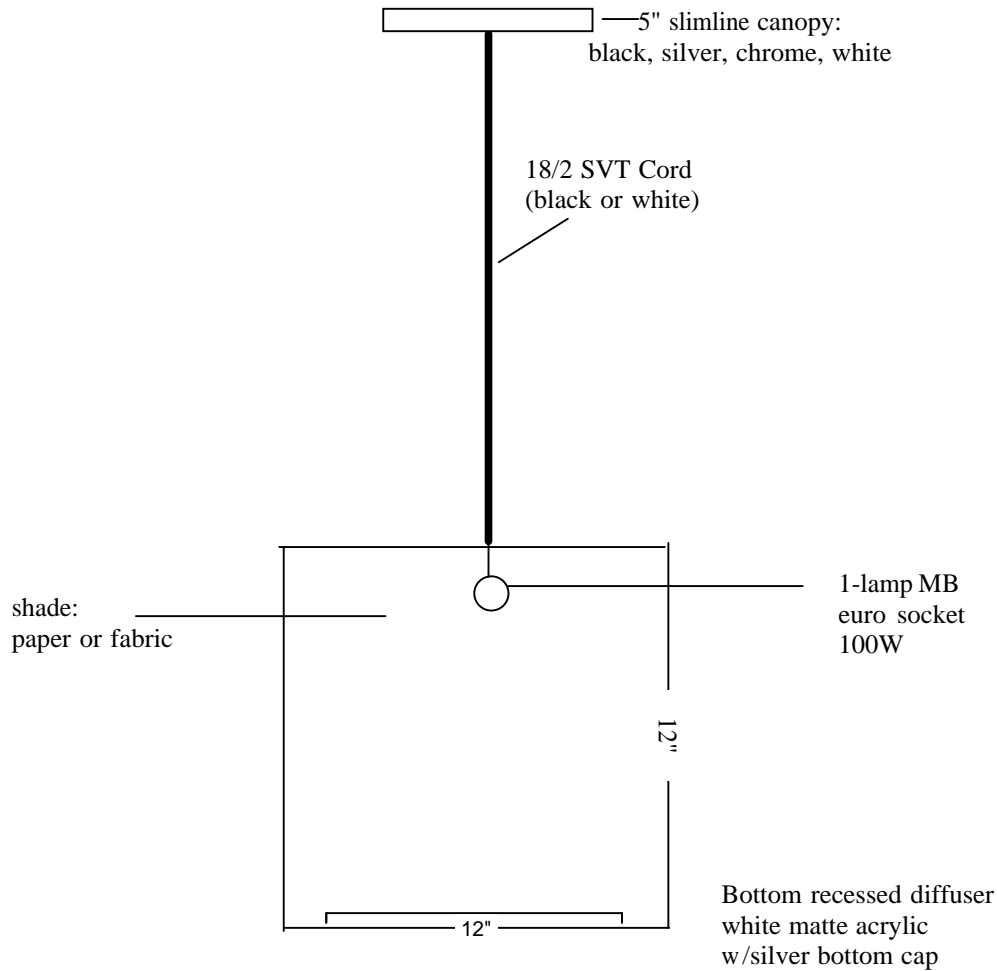

Alluminare Get what you want.

Cut Sheet

Model:	
P132D	
Contact:	
helpdesk@Alluminare.com	
Lamp	Label
1x100w	UL Listed
Size (widthxlength):	Finish:
12"x12" (standard)	Various

Made in USA