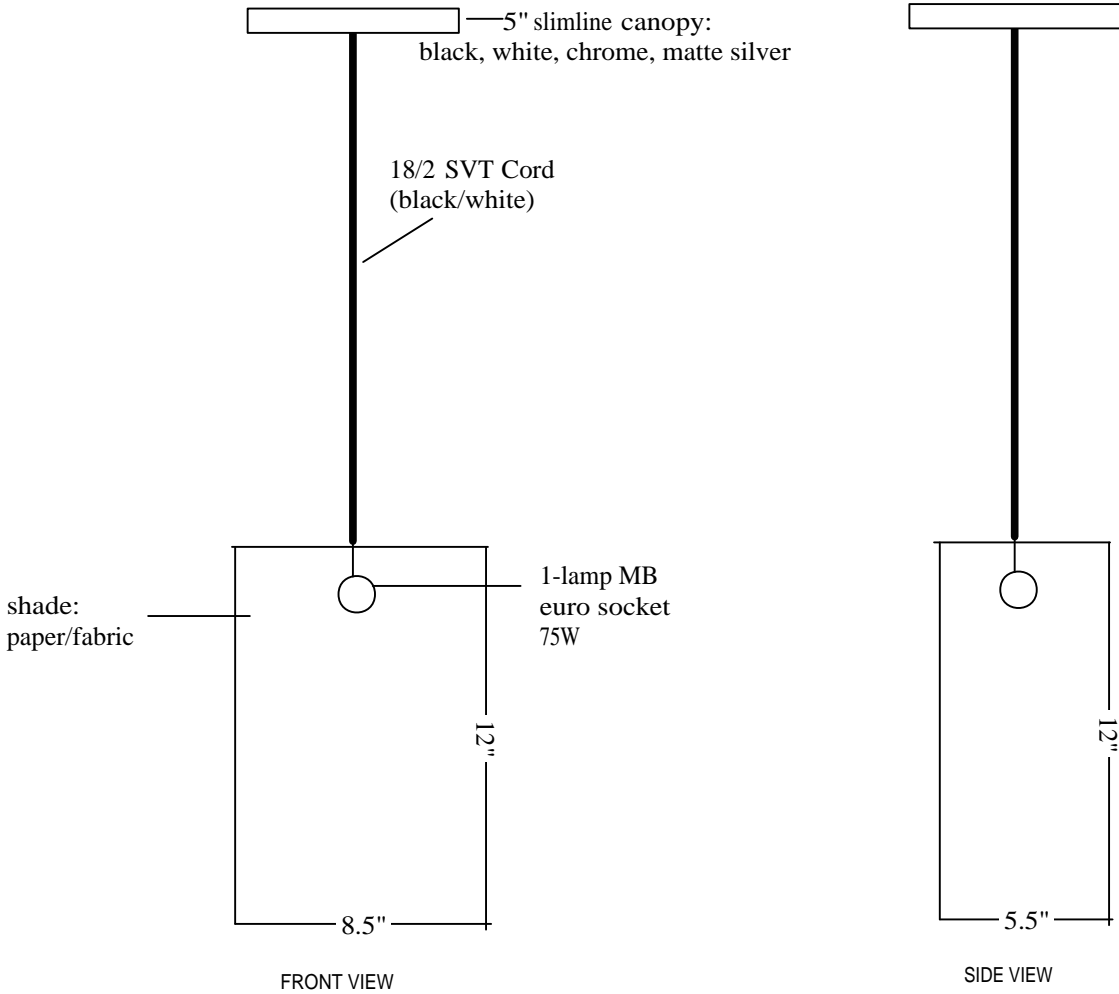

Alluminare Get what you want.

Cut Sheet

Model:	
P141	
Contact:	
helpdesk@Alluminare.com	
Lamp	Label
1x75w	UL Listed
Size (widthxdepthxlength):	Finish:
8.5x5.5x12 (standard)	Various

Made in USA