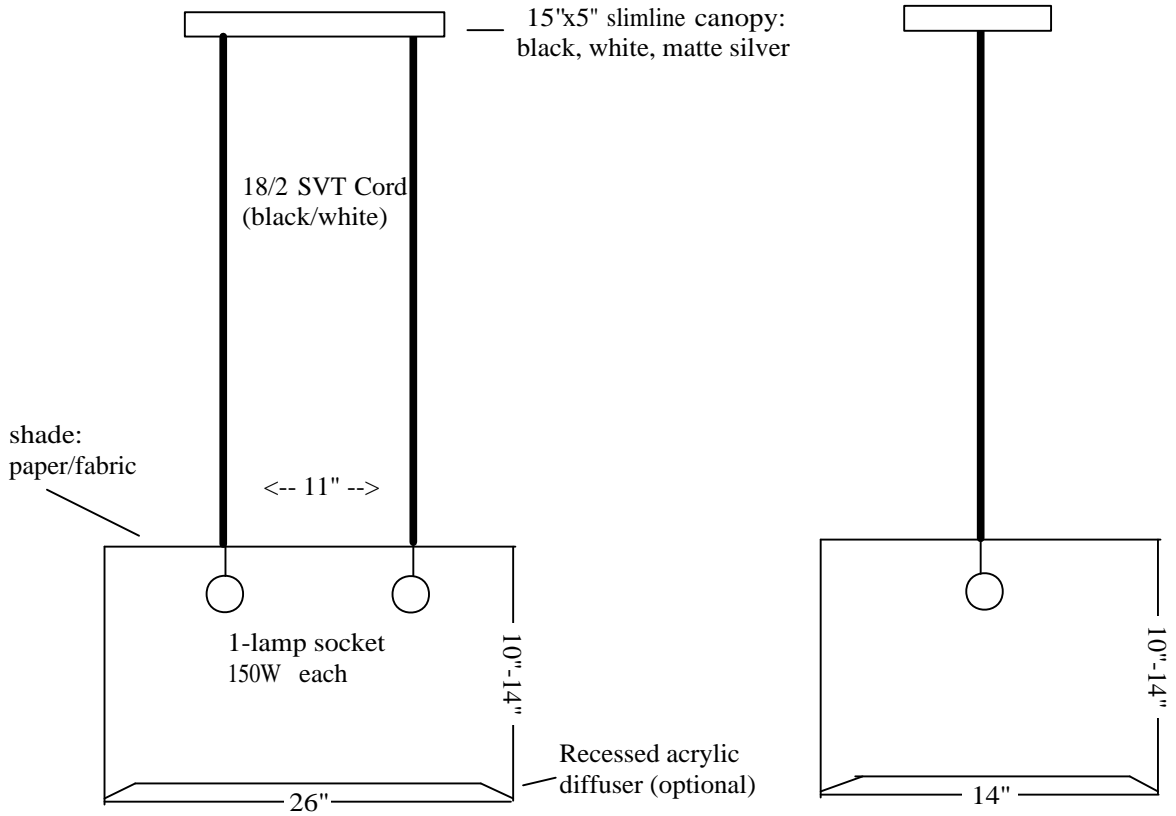

## Cut Sheet

FRONT VIEW

SIDE VIEW

|                            |           |
|----------------------------|-----------|
| Model:                     |           |
| P161 (D)                   |           |
| Contact:                   |           |
| helpdesk@Alluminare.com    |           |
| Lamp                       | Label     |
| 2x150w                     | UL Listed |
| Size (widthxdepthxlength): | Finish:   |
| 26x14x10(standard)         | Various   |