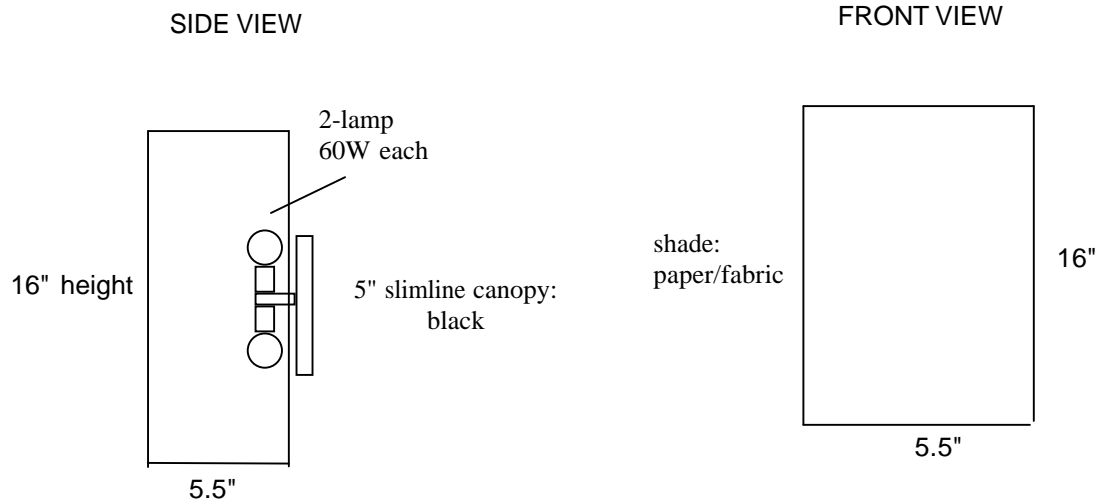

Alluminare Get what you want.

Cut Sheet

These sconces are designed to be hardwired onto a standard junction box.

Model:	
w103	
Contact:	
helpdesk@Alluminare.com	
Lamp	Label
2x60w	UL Listed
Size (w x l x d):	Finish:
5.5x16xx5.5	Various